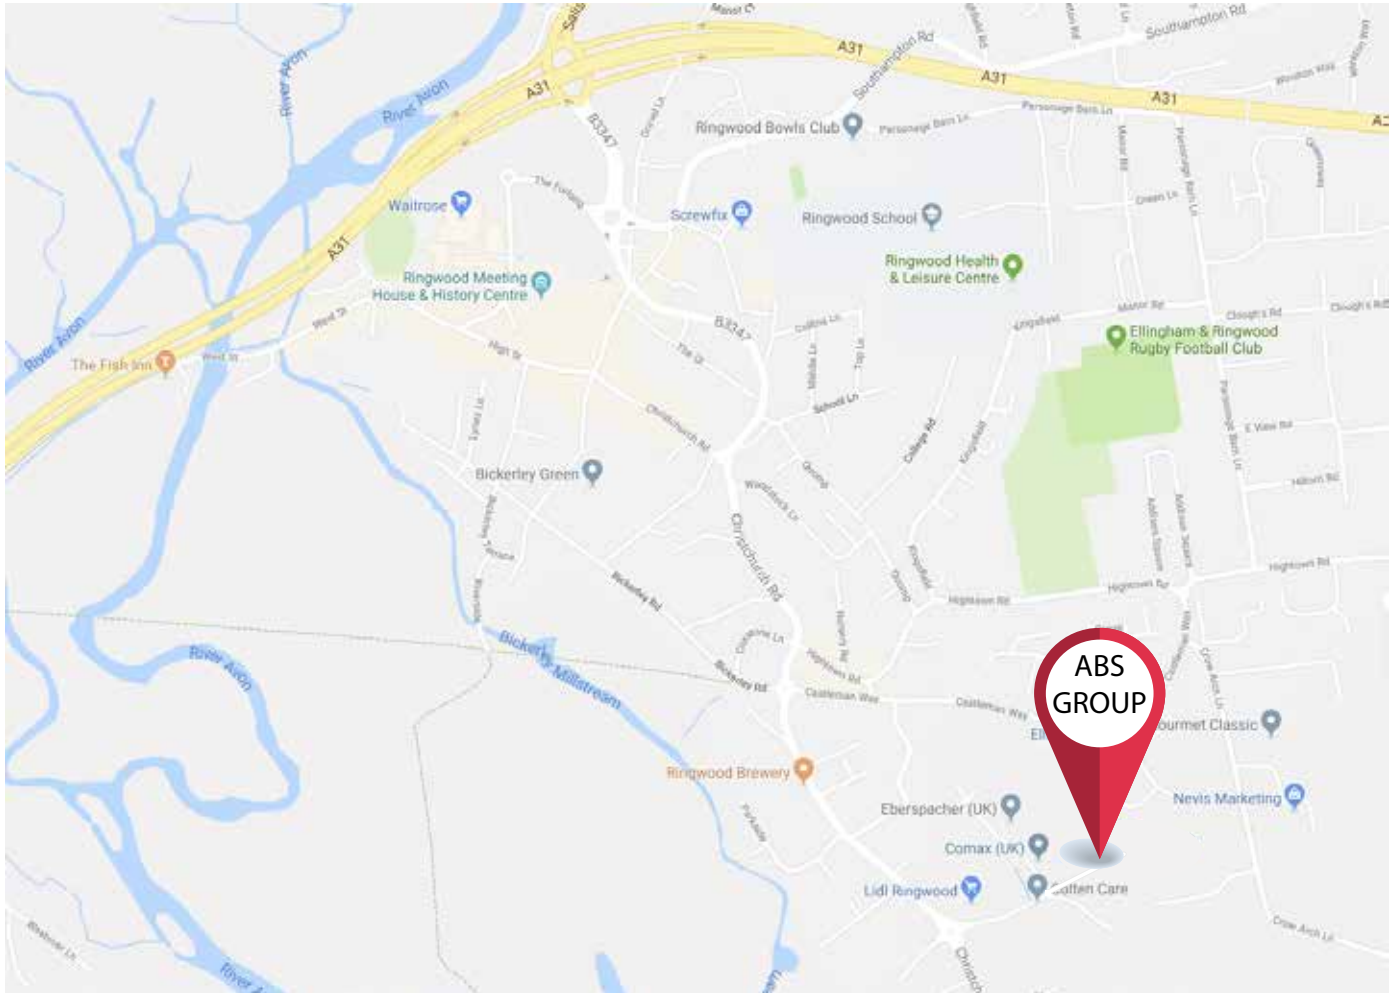

# ABS Group Ringwood

Our new location is currently not found on most Sat Navs or Google Maps. Please see map and instructions below for directions from the A31.

The new location is just off Christchurch Road and the nearest landmark is Lidl Supermarket; 176 Christchurch Rd, Ringwood BH24 3AS.

From the A31 roundabout, take exit onto Mansfield Rd/B3347

- Go through 1 roundabout

0.4 mi \_\_\_\_\_

At the roundabout, take the 1st exit onto Christchurch Rd/B3347

- Continue to follow Christchurch Rd
- Go through 1 roundabout

0.5 mi \_\_\_\_\_

At the roundabout, take the 1st exit

- Landmark Lidl Supermarket

446 ft \_\_\_\_\_

Continue forward at crossroads and through gates.

- Destination is on the left

128ft \_\_\_\_\_

ABS Group, Spring Lane, Forest Gate Business Park, Ringwood, Hampshire, BH24 3FH, UK  
T +44 [0] 1202 868511 F +44 [0] 1202 868522 E sales@absholdings.com W www.absholdings.com